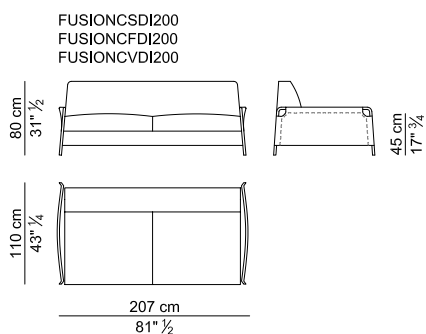

Base. Feets in PVC covered in saddle leather.

Covers. Available in fabric or leather; removable covers only for fabric.

POLTRONA E DIVANI – ARMCHAIR AND SOFAS