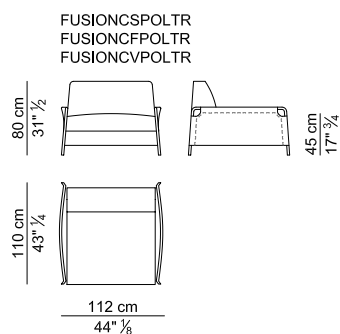

Base. Feets in PVC covered in saddle leather.

Covers. Available in fabric or leather; removable covers only for fabric.

POLTRONA E DIVANI – ARMCHAIR AND SOFAS