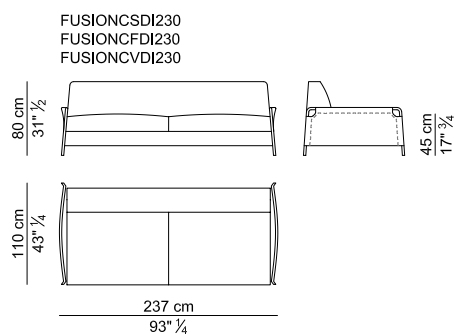

Base. Feets in PVC covered in saddle leather.

Covers. Available in fabric or leather; removable covers only for fabric.

POLTRONA E DIVANI – ARMCHAIR AND SOFAS