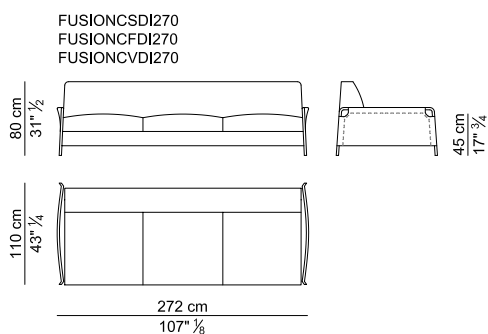

Base. Feets in PVC covered in saddle leather.

Covers. Available in fabric or leather; removable covers only for fabric.

POLTRONA E DIVANI – ARMCHAIR AND SOFAS