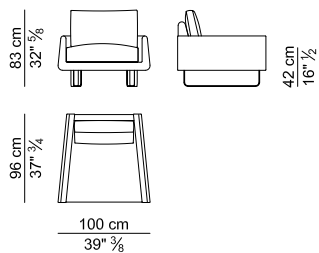

POLTRONA E DIVANI – ARMCHAIR AND SOFAS

JOSHUAPOLT090