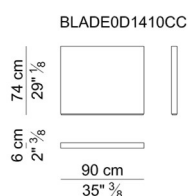

GAMBE PER PIANI SCRIVANIE – LEGS FOR TOP OF DESKS