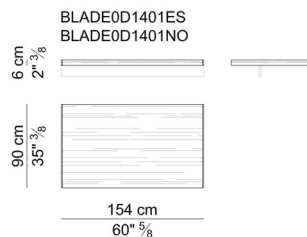

PIANI SCRIVANIE – TOPS OF DESKS