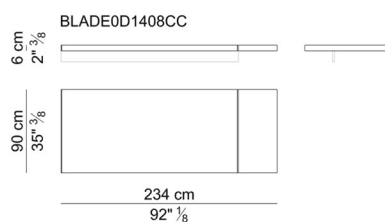

PIANI SCRIVANIE – TOPS OF DESKS