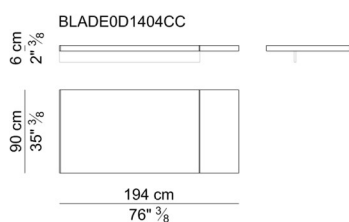

PIANI SCRIVANIE – TOPS OF DESKS