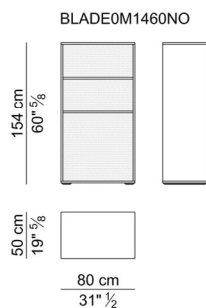

MOBILI ALTI – HIGH CABINETS