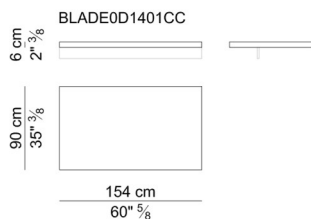

PIANI SCRIVANIE – TOPS OF DESKS