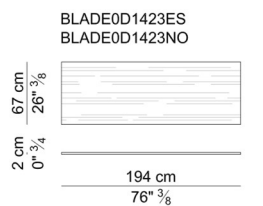

PANNELLI DI CORTESIA – MODESTY PANELS