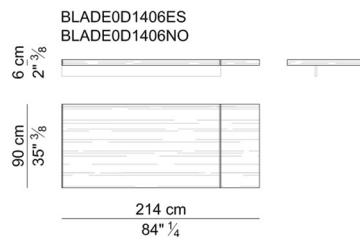

PIANI SCRIVANIE – TOPS OF DESKS