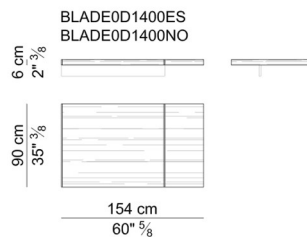

PIANI SCRIVANIE – TOPS OF DESKS