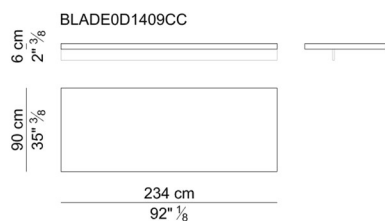

PIANI SCRIVANIE – TOPS OF DESKS