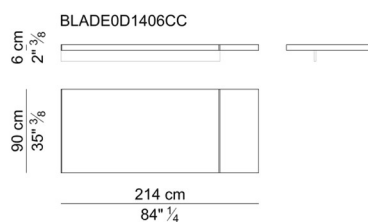

PIANI SCRIVANIE – TOPS OF DESKS