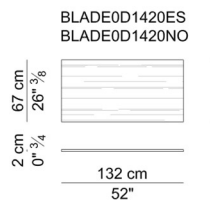

PANNELLI DI CORTESIA – MODESTY PANELS