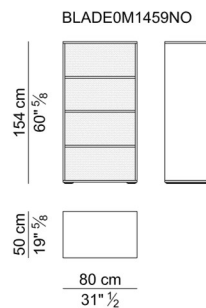

MOBILI ALTI – HIGH CABINETS