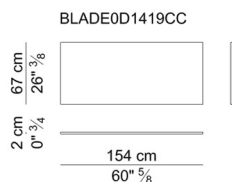

PANNELLI DI CORTESIA – MODESTY PANELS