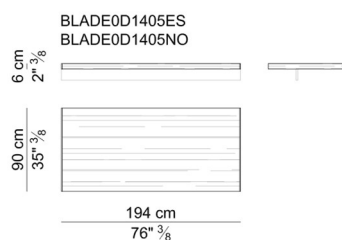

PIANI SCRIVANIE – TOPS OF DESKS