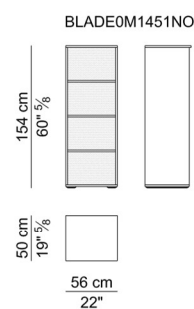

MOBILI ALTI – HIGH CABINETS