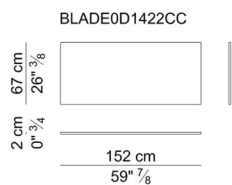

PANNELLI DI CORTESIA – MODESTY PANELS