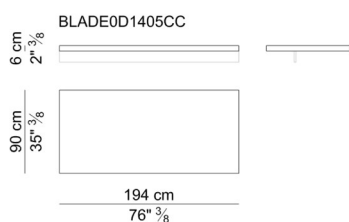

PIANI SCRIVANIE – TOPS OF DESKS