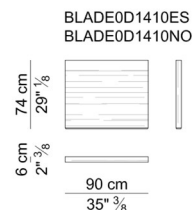

GAMBE PER PIANI SCRIVANIE – LEGS FOR TOP OF DESKS