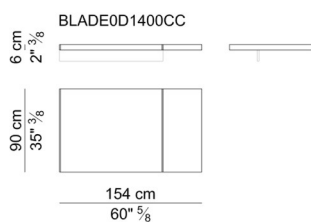

PIANI SCRIVANIE – TOPS OF DESKS