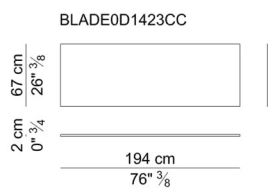

PANNELLI DI CORTESIA – MODESTY PANELS