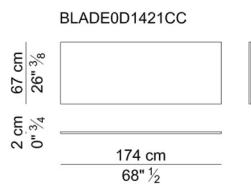

PANNELLI DI CORTESIA – MODESTY PANELS