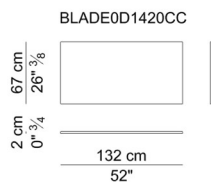

PANNELLI DI CORTESIA – MODESTY PANELS