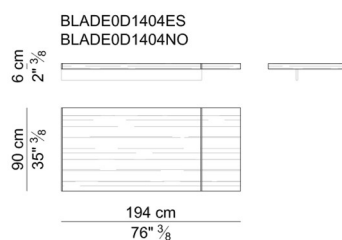

PIANI SCRIVANIE – TOPS OF DESKS