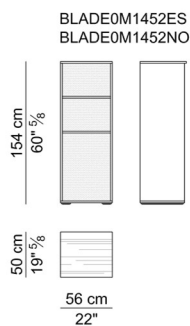

MOBILI ALTI – HIGH CABINETS