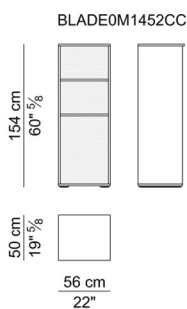

MOBILI ALTI – HIGH CABINETS