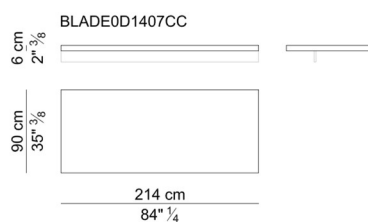

PIANI SCRIVANIE – TOPS OF DESKS