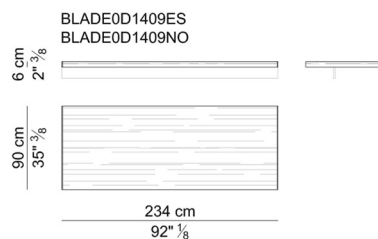

PIANI SCRIVANIE – TOPS OF DESKS