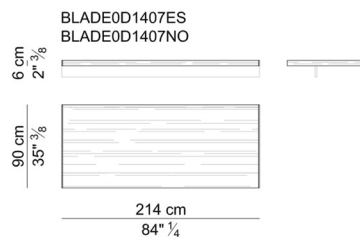

PIANI SCRIVANIE – TOPS OF DESKS