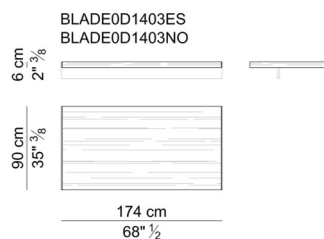

PIANI SCRIVANIE – TOPS OF DESKS