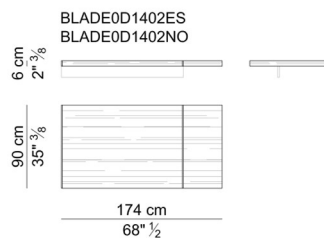

PIANI SCRIVANIE – TOPS OF DESKS