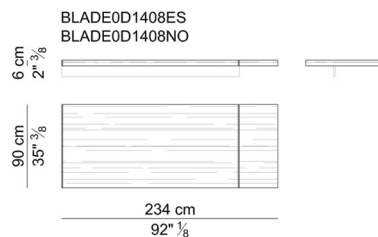

PIANI SCRIVANIE – TOPS OF DESKS