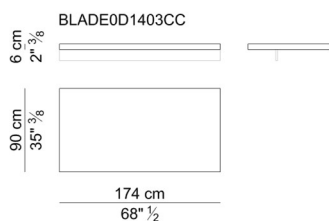

PIANI SCRIVANIE – TOPS OF DESKS