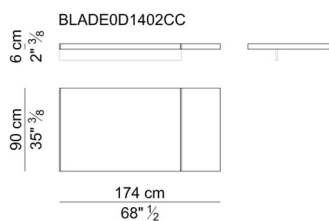

PIANI SCRIVANIE – TOPS OF DESKS