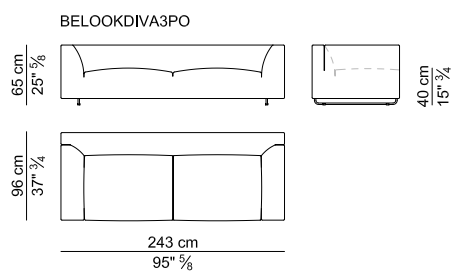

DIVANI – SOFAS