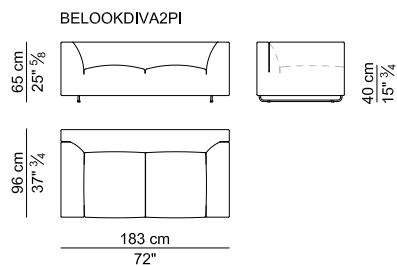

DIVANI – SOFAS