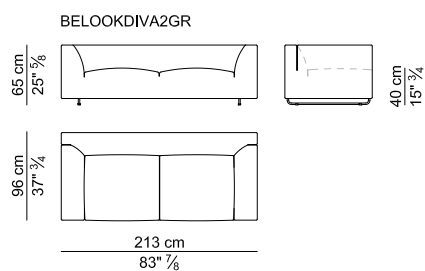

DIVANI – SOFAS