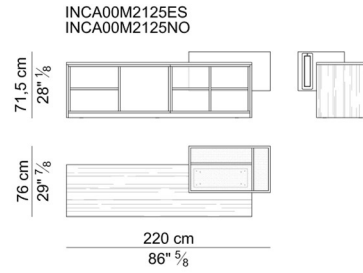

MOBILI ALLUNGO E RELATIVI COMPONENTI – SIDEBORD CABINETS AND ITS RELATIVE COMPONENTS