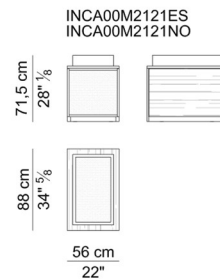

CASSETTIERE FISE E RELATIVI CASSETTI – FIXED PEDESTALS AND ITS RELATIVE DRAWERS