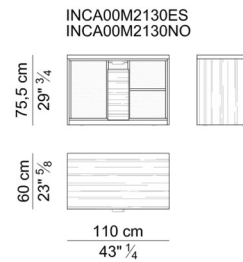

GAMBA SUPPLEMENTARE E PANNELLI DI CORTESIA – ADDITIONAL LEG AND MODESTY PANELS

CASSETTIERE FISE E RELATIVI CASSETTI – FIXED PEDESTALS AND ITS RELATIVE DRAWERS

MOBILI ALLUNGO E RELATIVI COMPONENTI – SIDEBORD CABINETS AND ITS RELATIVE COMPONENTS

MOBILE DI SERVIZIO CON PIANO ELETTRICO UP&DOWN E RELATIVE ANTE E CASSETTI.
SERVICE CABINET WITH ELECTRICAL UP&DOWN TOP AND ITS RELATIVE DOORS AND DRAWERS.

MOBILE ASIMMETRICO – ASYMMETRICAL CABINET

TAVOLINI – LOW TABLES