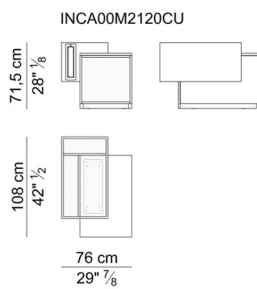

CASSETTIERE FISE E RELATIVI CASSETTI – FIXED PEDESTALS AND ITS RELATIVE DRAWERS