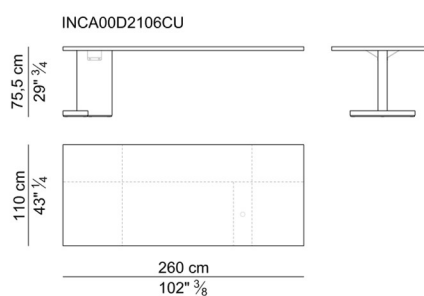

SCRIVANIE IN CUOIO O PELLE – SADDLE LEATHER OR LEATHER DESKS