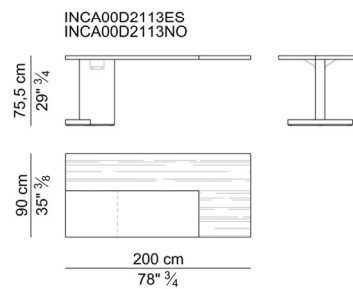

SCRIVANIE IN ESSENZA O IN MELAMINICO CON INSERTO IN CUIO O PELLE – WOOD VENEER OR MELAMINE
DESKS WITH SADDLE LEATHER OR LEATHER INSERT