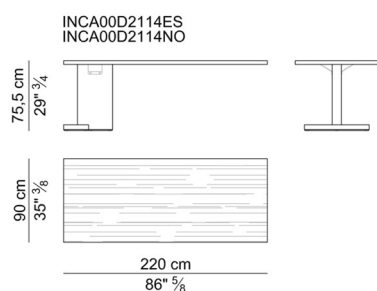

SCRIVANIE IN ESSENZA O IN MELAMINICO – WOOD VENEER OR MELAMINE DESKS