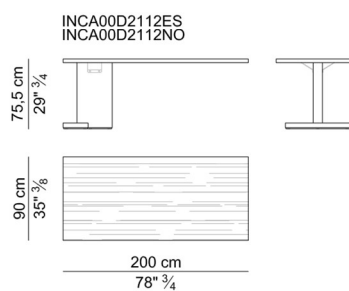

SCRIVANIE IN ESSENZA O IN MELAMINICO – WOOD VENEER OR MELAMINE DESKS