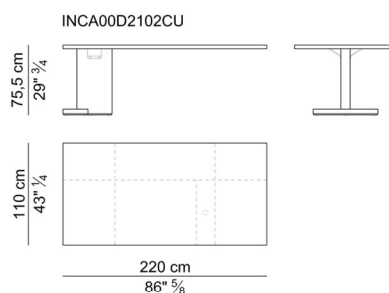

SCRIVANIE IN CUOIO O PELLE – SADDLE LEATHER OR LEATHER DESKS