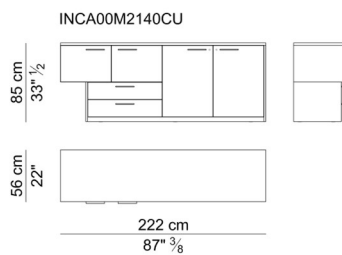

MOBILE DI SERVIZIO CON PIANO ELETTRICO UP&DOWN E RELATIVE ANTE E CASSETTI.
SERVICE CABINET WITH ELECTRICAL UP&DOWN TOP AND ITS RELATIVE DOORS AND DRAWERS.

MOBILE ASIMMETRICO – ASYMMETRICAL CABINET

TAVOLINI – LOW TABLES