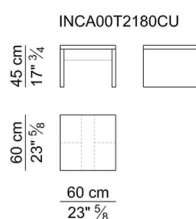

MOBILE DI SERVIZIO CON PIANO ELETTRICO UP&DOWN E RELATIVE ANTE E CASSETTI.
SERVICE CABINET WITH ELECTRICAL UP&DOWN TOP AND ITS RELATIVE DOORS AND DRAWERS.

MOBILE ASIMMETRICO – ASYMMETRICAL CABINET

TAVOLINI – LOW TABLES