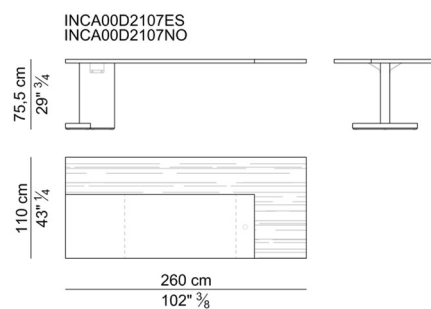

SCRIVANIE IN ESSENZA O IN MELAMINICO CON INSERTO IN CUIO O PELLE – WOOD VENEER OR MELAMINE
DESKS WITH SADDLE LEATHER OR LEATHER INSERT