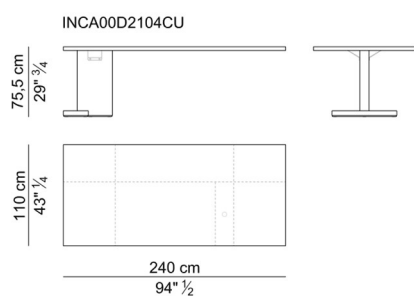

SCRIVANIE IN CUOIO O PELLE – SADDLE LEATHER OR LEATHER DESKS