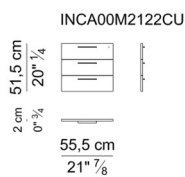

CASSETTIERE FISE E RELATIVI CASSETTI – FIXED PEDESTALS AND ITS RELATIVE DRAWERS