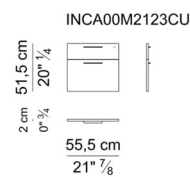

CASSETTIERE FISE E RELATIVI CASSETTI – FIXED PEDESTALS AND ITS RELATIVE DRAWERS