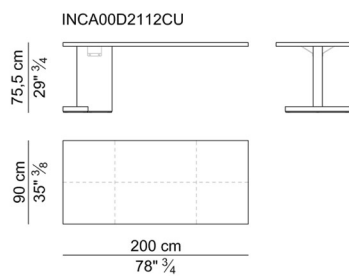

SCRIVANIE IN CUOIO O PELLE – SADDLE LEATHER OR LEATHER DESKS