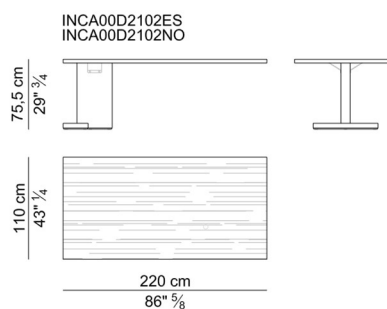

SCRIVANIE IN ESSENZA O IN MELAMINICO – WOOD VENEER OR MELAMINE DESKS