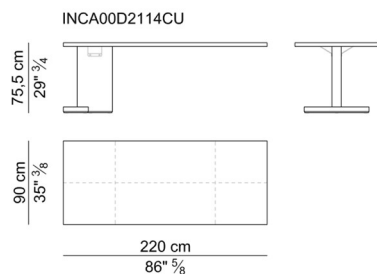

SCRIVANIE IN CUOIO O PELLE – SADDLE LEATHER OR LEATHER DESKS