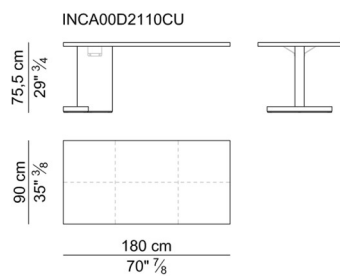

SCRIVANIE IN CUOIO O PELLE – SADDLE LEATHER OR LEATHER DESKS