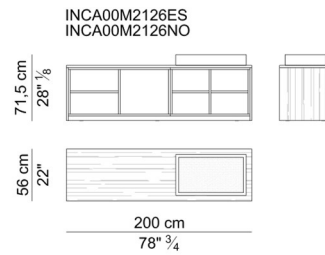

MOBILI ALLUNGO E RELATIVI COMPONENTI – SIDEBORD CABINETS AND ITS RELATIVE COMPONENTS