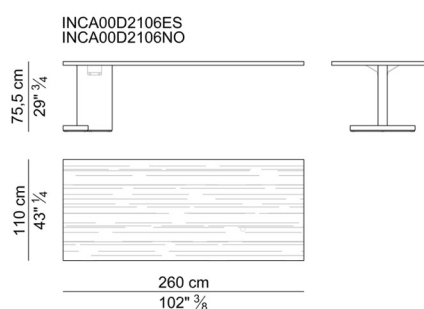

SCRIVANIE IN ESSENZA O IN MELAMINICO – WOOD VENEER OR MELAMINE DESKS