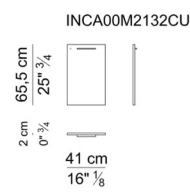

GAMBA SUPPLEMENTARE E PANNELLI DI CORTESIA – ADDITIONAL LEG AND MODESTY PANELS

CASSETTIERE FISE E RELATIVI CASSETTI – FIXED PEDESTALS AND ITS RELATIVE DRAWERS

MOBILI ALLUNGO E RELATIVI COMPONENTI – SIDEBORD CABINETS AND ITS RELATIVE COMPONENTS

MOBILE DI SERVIZIO CON PIANO ELETTRICO UP&DOWN E RELATIVE ANTE E CASSETTI.
SERVICE CABINET WITH ELECTRICAL UP&DOWN TOP AND ITS RELATIVE DOORS AND DRAWERS.

MOBILE ASIMMETRICO – ASYMMETRICAL CABINET

TAVOLINI – LOW TABLES