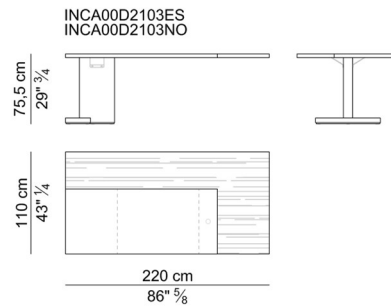

SCRIVANIE IN ESSENZA O IN MELAMINICO CON INSERTO IN CUIO O PELLE – WOOD VENEER OR MELAMINE
DESKS WITH SADDLE LEATHER OR LEATHER INSERT