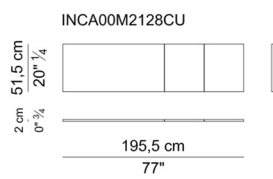

MOBILE DI SERVIZIO CON PIANO ELETTRICO UP&DOWN E RELATIVE ANTE E CASSETTI.
SERVICE CABINET WITH ELECTRICAL UP&DOWN TOP AND ITS RELATIVE DOORS AND DRAWERS.

MOBILE ASIMMETRICO – ASYMMETRICAL CABINET

TAVOLINI – LOW TABLES