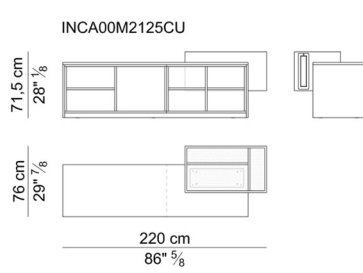

MOBILI ALLUNGO E RELATIVI COMPONENTI – SIDEBORD CABINETS AND ITS RELATIVE COMPONENTS