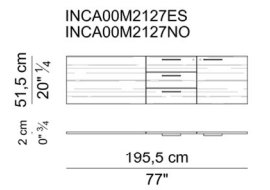

MOBILE DI SERVIZIO CON PIANO ELETTRICO UP&DOWN E RELATIVE ANTE E CASSETTI.
SERVICE CABINET WITH ELECTRICAL UP&DOWN TOP AND ITS RELATIVE DOORS AND DRAWERS.

MOBILE ASIMMETRICO – ASYMMETRICAL CABINET

TAVOLINI – LOW TABLES