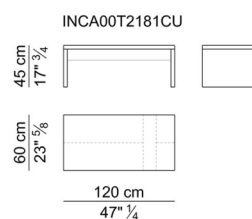

GAMBA SUPPLEMENTARE E PANNELLI DI CORTESIA – ADDITIONAL LEG AND MODESTY PANELS

CASSETTIERE FISE E RELATIVI CASSETTI – FIXED PEDESTALS AND ITS RELATIVE DRAWERS

MOBILI ALLUNGO E RELATIVI COMPONENTI – SIDEBORD CABINETS AND ITS RELATIVE COMPONENTS

MOBILE DI SERVIZIO CON PIANO ELETTRICO UP&DOWN E RELATIVE ANTE E CASSETTI.
SERVICE CABINET WITH ELECTRICAL UP&DOWN TOP AND ITS RELATIVE DOORS AND DRAWERS.

MOBILE ASIMMETRICO – ASYMMETRICAL CABINET

TAVOLINI – LOW TABLES