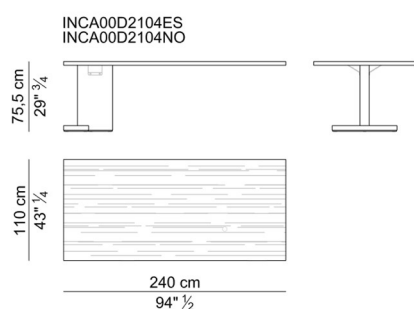

SCRIVANIE IN ESSENZA O IN MELAMINICO – WOOD VENEER OR MELAMINE DESKS