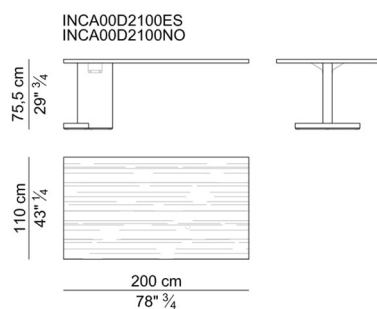

SCRIVANIE IN ESSENZA O IN MELAMINICO – WOOD VENEER OR MELAMINE DESKS