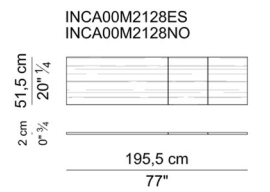

MOBILE DI SERVIZIO CON PIANO ELETTRICO UP&DOWN E RELATIVE ANTE E CASSETTI.
SERVICE CABINET WITH ELECTRICAL UP&DOWN TOP AND ITS RELATIVE DOORS AND DRAWERS.

MOBILE ASIMMETRICO – ASYMMETRICAL CABINET

TAVOLINI – LOW TABLES