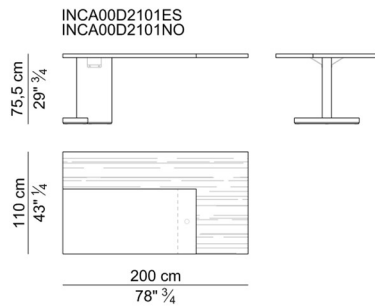

SCRIVANIE IN ESSENZA O IN MELAMINICO CON INSERTO IN CUIO O PELLE – WOOD VENEER OR MELAMINE
DESKS WITH SADDLE LEATHER OR LEATHER INSERT