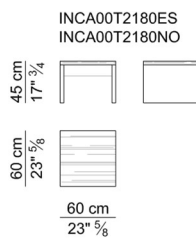

GAMBA SUPPLEMENTARE E PANNELLI DI CORTESIA – ADDITIONAL LEG AND MODESTY PANELS

CASSETTIERE FISE E RELATIVI CASSETTI – FIXED PEDESTALS AND ITS RELATIVE DRAWERS

MOBILI ALLUNGO E RELATIVI COMPONENTI – SIDEBORD CABINETS AND ITS RELATIVE COMPONENTS

MOBILE DI SERVIZIO CON PIANO ELETTRICO UP&DOWN E RELATIVE ANTE E CASSETTI.
SERVICE CABINET WITH ELECTRICAL UP&DOWN TOP AND ITS RELATIVE DOORS AND DRAWERS.

MOBILE ASIMMETRICO – ASYMMETRICAL CABINET

TAVOLINI – LOW TABLES