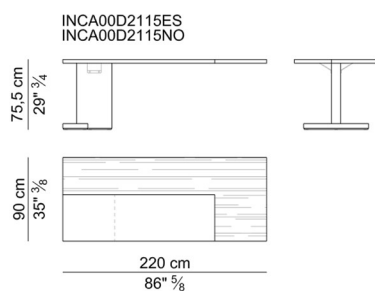

SCRIVANIE IN ESSENZA O IN MELAMINICO CON INSERTO IN CUIO O PELLE – WOOD VENEER OR MELAMINE
DESKS WITH SADDLE LEATHER OR LEATHER INSERT