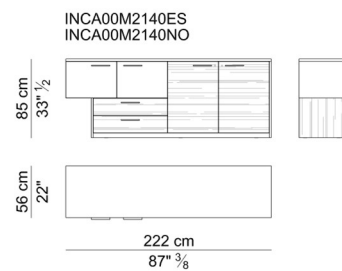

MOBILE DI SERVIZIO CON PIANO ELETTRICO UP&DOWN E RELATIVE ANTE E CASSETTI.
SERVICE CABINET WITH ELECTRICAL UP&DOWN TOP AND ITS RELATIVE DOORS AND DRAWERS.

MOBILE ASIMMETRICO – ASYMMETRICAL CABINET

TAVOLINI – LOW TABLES