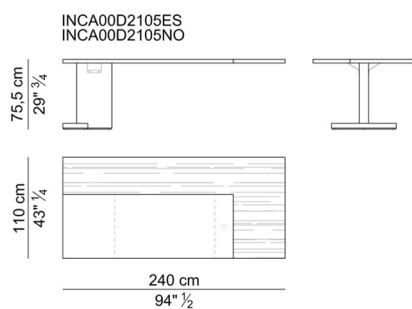

SCRIVANIE IN ESSENZA O IN MELAMINICO CON INSERTO IN CUIO O PELLE – WOOD VENEER OR MELAMINE
DESKS WITH SADDLE LEATHER OR LEATHER INSERT