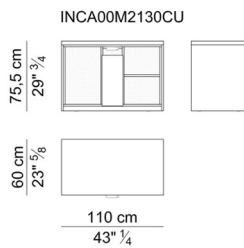

GAMBA SUPPLEMENTARE E PANNELLI DI CORTESIA – ADDITIONAL LEG AND MODESTY PANELS

CASSETTIERE FISE E RELATIVI CASSETTI – FIXED PEDESTALS AND ITS RELATIVE DRAWERS

MOBILI ALLUNGO E RELATIVI COMPONENTI – SIDEBORD CABINETS AND ITS RELATIVE COMPONENTS

MOBILE DI SERVIZIO CON PIANO ELETTRICO UP&DOWN E RELATIVE ANTE E CASSETTI.
SERVICE CABINET WITH ELECTRICAL UP&DOWN TOP AND ITS RELATIVE DOORS AND DRAWERS.

MOBILE ASIMMETRICO – ASYMMETRICAL CABINET

TAVOLINI – LOW TABLES