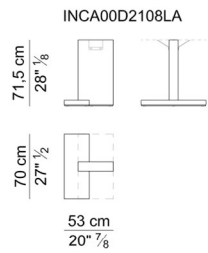

GAMBA SUPPLEMENTARE E PANNELLI DI CORTESIA – ADDITIONAL LEG AND MODESTY PANELS