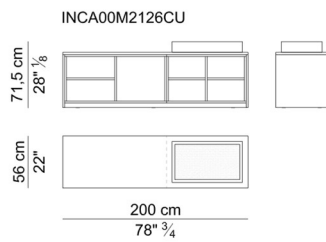

MOBILI ALLUNGO E RELATIVI COMPONENTI – SIDEBORD CABINETS AND ITS RELATIVE COMPONENTS