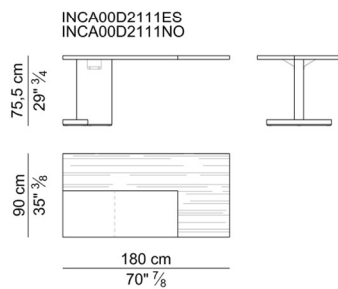

SCRIVANIE IN ESSENZA O IN MELAMINICO CON INSERTO IN CUIO O PELLE – WOOD VENEER OR MELAMINE
DESKS WITH SADDLE LEATHER OR LEATHER INSERT