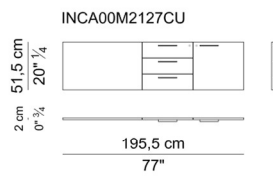

MOBILE DI SERVIZIO CON PIANO ELETTRICO UP&DOWN E RELATIVE ANTE E CASSETTI.
SERVICE CABINET WITH ELECTRICAL UP&DOWN TOP AND ITS RELATIVE DOORS AND DRAWERS.

MOBILE ASIMMETRICO – ASYMMETRICAL CABINET

TAVOLINI – LOW TABLES