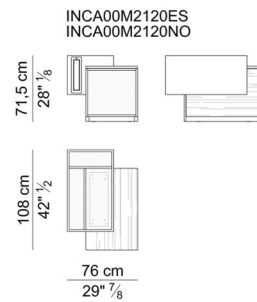

CASSETTIERE FISE E RELATIVI CASSETTI – FIXED PEDESTALS AND ITS RELATIVE DRAWERS