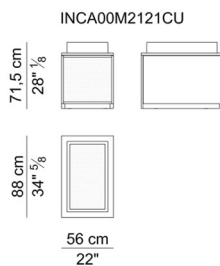

CASSETTIERE FISE E RELATIVI CASSETTI – FIXED PEDESTALS AND ITS RELATIVE DRAWERS