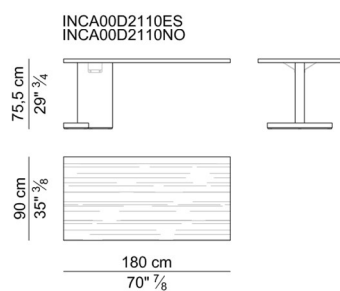

SCRIVANIE IN ESSENZA O IN MELAMINICO – WOOD VENEER OR MELAMINE DESKS