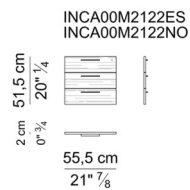

CASSETTIERE FISE E RELATIVI CASSETTI – FIXED PEDESTALS AND ITS RELATIVE DRAWERS