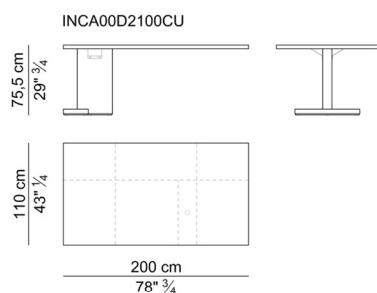

SCRIVANIE IN CUOIO O PELLE – SADDLE LEATHER OR LEATHER DESKS