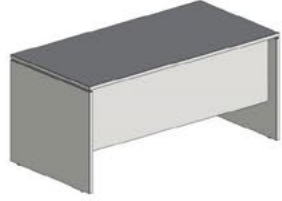

BASE - Scrivanie e allunghi - Desks and extensions

Scrivanie singole.
Single desks.

Code	Dimension cm	Dimension inches
ZZBASEEDSK8000	140x80x74h	55¹³/₁₆ x 31¹/₂ x 29¹/₈h
ZZBASEEDSK8001	160x80x74h	63" x 31¹/₂ x 29¹/₈h
ZZBASEEDSK8002	180x80x74h	70⁷/₁₆ x 31¹/₂ x 29¹/₈h

Pannelli in melaminico. Distanziali verniciati bianchi o neri.
Melamine coated panels. Spacers white or black painted.

Allungo lineare destro.
Right straight extension.