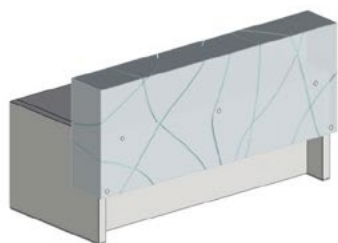

### Vetro sabbato con strisce trasparenti - Sandblasted glass with transparent strips

## PASSAGE - Bancone reception - Reception counter

Bancone reception in melaminico con piano di lavoro ad altezza 74 cm. Piano di appoggio lato pubblico in melaminico con fronte rivestito in cuoietto.  
Reception counter in melamine with worktop at a height of 74 cm. Public side top in melamine with front covered in saddle leather.

Code	Dimension cm	Dimension inches
ZPPASSAGERECE01	200x100x74/109h	78 <sup>3</sup> / <sub>8</sub> x 39 <sup>3</sup> / <sub>8</sub> x 29 <sup>1</sup> / <sub>8</sub> -42 <sup>7</sup> / <sub>8</sub> h

Bancone reception in melaminico con piano di lavoro ad altezza 74 cm. Piano di appoggio lato pubblico in melaminico con fronte in vetro temperato sabbato decorato con strisce trasparenti.  
Reception counter in melamine with worktop at a height of 74 cm. Public side top in melamine with front in sandblasted tempered glass decorated with transparent strips.