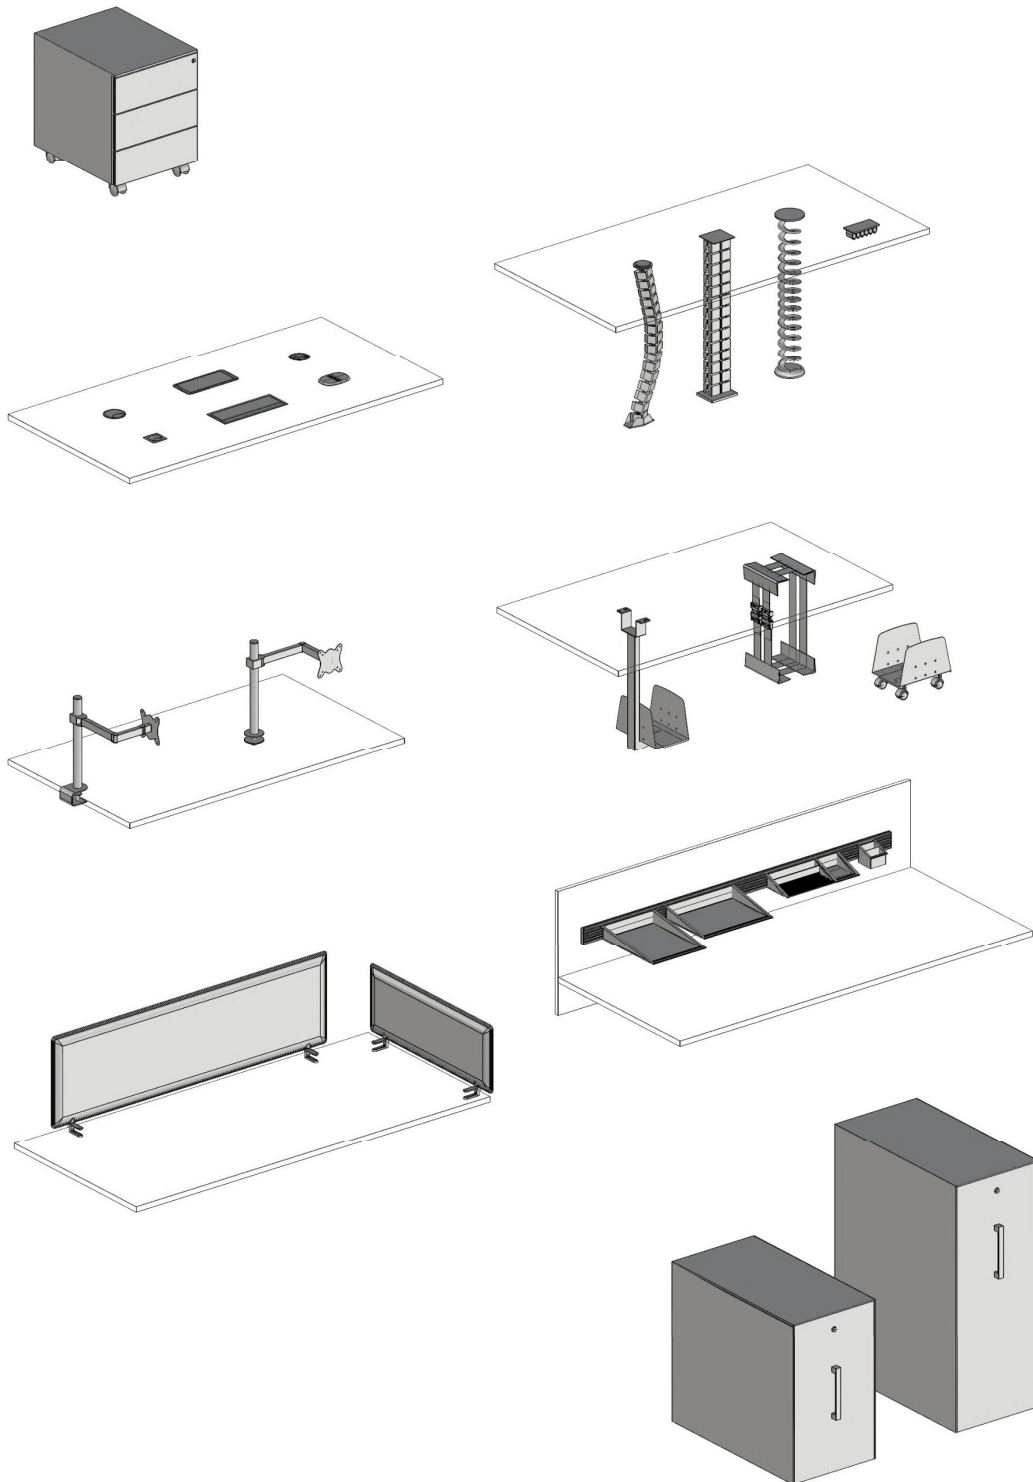

COMPLEMENTI per scrivanie - FITTINGS for desks

Cassettiera su ruote - Pedestal on casters

Cassettiera su ruote in metallo.
Metal sheet pedestal on casters.

Code	Dimension cm	Dimension inches
ZZCOMELFTTP100	42x53x55h	16 ¹ / ₂ x 20 ⁷ / ₈ x 21 ⁵ / ₈ h
ZZCOMELFTTP101	32x53x55h	12 ⁵ / ₈ x 20 ⁷ / ₈ x 21 ⁵ / ₈ h

Verniciata in colore bianco opaco, nero opaco, grigio alluminio opaco o grigio alluminio goffrato.
Epoxy powder coated in color matt white, matt black, matt aluminum grey or textured aluminum grey.

Classificatore verticale in metallo verniciato bianco opaco con serratura. Dotato di telaio estraibile con due ripiani predisposti per cartelle sospese e una vaschetta portapenne.
Vertical file cabinet in matt white painted metal with lock. Equipped with extractable frame with two shelves suitable for hanging folders and pen tray.

Code	Dimension cm	Dimension inches
ZZCOMELFTTP102	42x80x72h	16 ¹ / ₂ x 31 ¹ / ₂ x 28 ³ / ₈ h
ZZCOMELFTTP104	42x80x110h	16 ¹ / ₂ x 31 ¹ / ₂ x 43 ¹ / ₄ h

Classificatore verticale in metallo verniciato bianco opaco con frontale in melaminico e serratura. Dotato di telaio estraibile con due ripiani predisposti per cartelle sospese e una vaschetta portapenne.
Vertical file cabinet in matt white painted metal with front in melamine with lock. Equipped with extractable frame with two shelves suitable for hanging folders and pen tray.