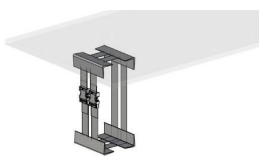

Porta CPU a cinghie.
Belted CPU holder.

Code

ZZCOMELFTTD125